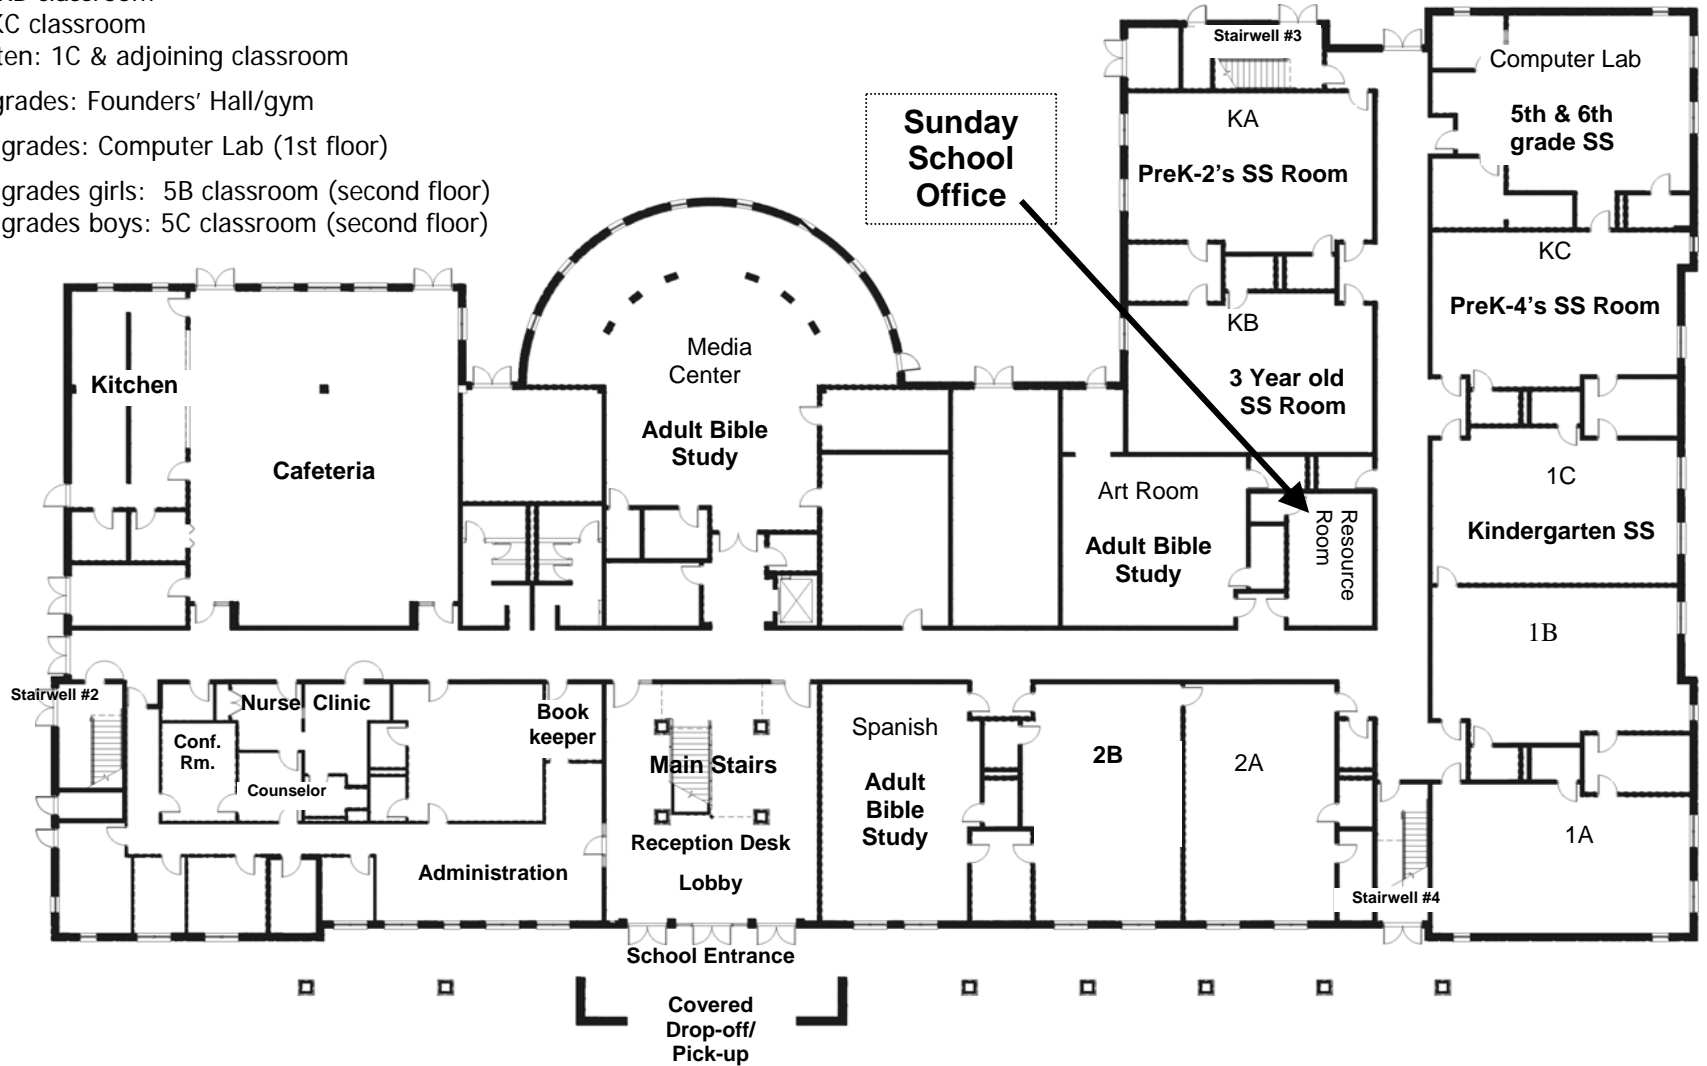

# Locations for Sunday School 2011-12

- 2 yr old: KA classroom
- 3 yr old: KB classroom
- 4 yr old: KC classroom
- Kindergarten: 1C & adjoining classroom
- 1st - 4th grades: Founders' Hall/gym
- 5th & 6th grades: Computer Lab (1st floor)
- 7th & 8th grades girls: 5B classroom (second floor)
- 7th & 8th grades boys: 5C classroom (second floor)

**St. Luke's Lutheran School**  
**FIRST FLOOR**

Rev. Date 8/24/2011

**St. Luke's Lutheran School**  
**SECOND FLOOR**

Rev. Date 8/24/2011