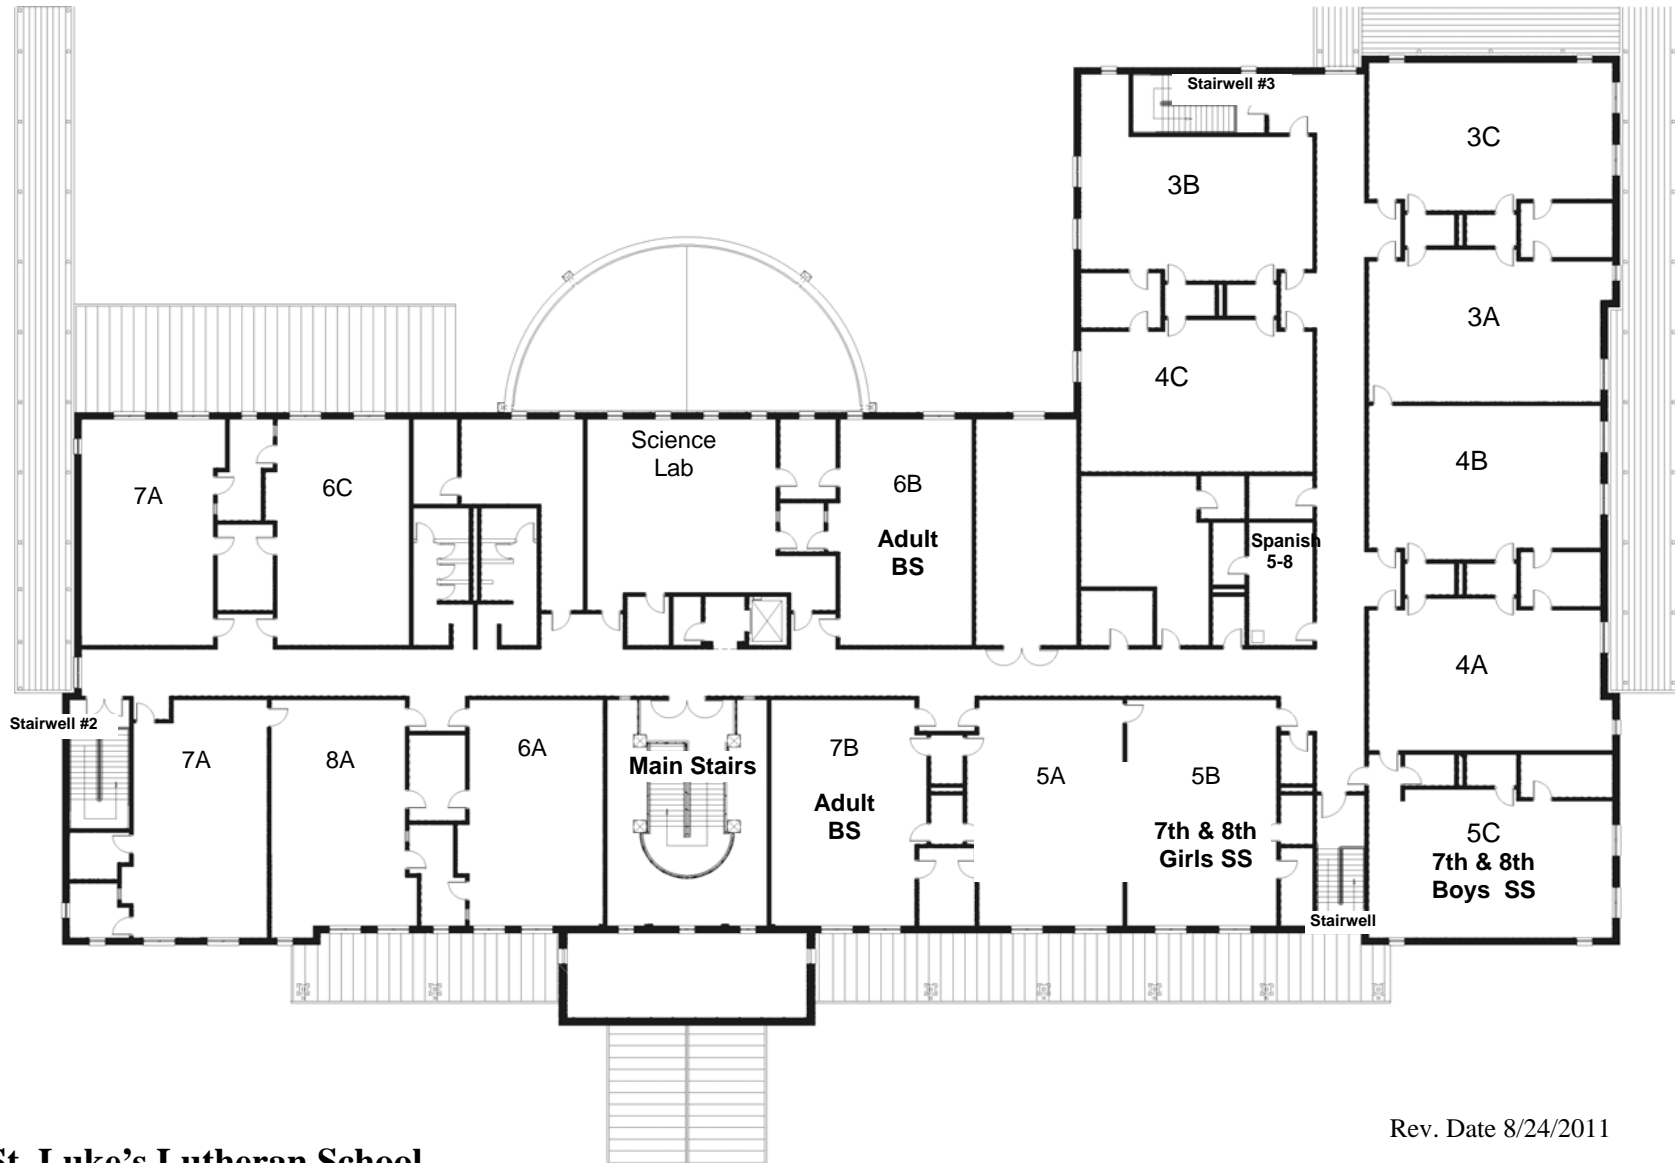

# Locations for Sunday School 2011-12

- 2 yr old: KA classroom
- 3 yr old: KB classroom
- 4 yr old: KC classroom
- Kindergarten: 1C & adjoining classroom
- 1st - 4th grades: Founders' Hall/gym
- 5th & 6th grades: Computer Lab (1st floor)
- 7th & 8th grades girls: 5B classroom (second floor)
- 7th & 8th grades boys: 5C classroom (second floor)

**St. Luke's Lutheran School**  
**FIRST FLOOR**

Rev. Date 8/24/2011

**St. Luke's Lutheran School**  
**SECOND FLOOR**

Rev. Date 8/24/2011